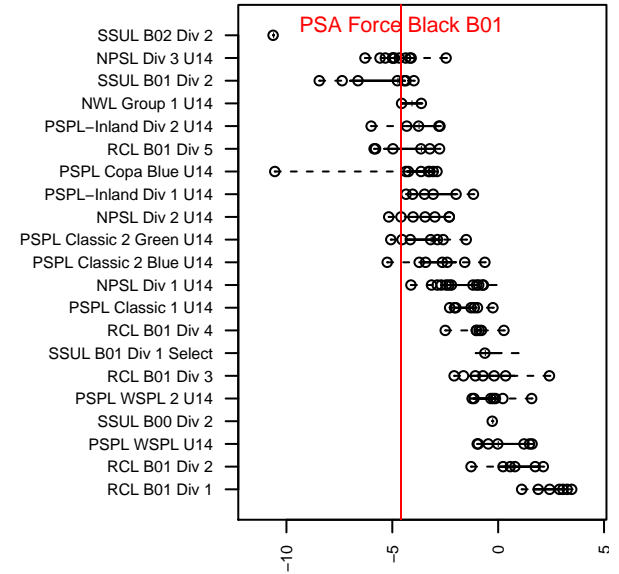

PSA Force Black B01

Pilchuck Soccer Alliance
 Marysville, WA
 B01 total strength=791
 attack=1.69 defense=0.55
 fall league = NPSL Div 2 U14
 spr league = Spr PSPL Copa U14
 notes= Jenkins 2015

alt names used:
 PILCHUCK SOCCER ALLIANCE – FORCE B0
 PSA B01 Force – Jenkins
 PSA Force B01
 PSA Force B01_Jenkins
 B01 Force_Jenkins

Venues played:
 2015 Seattle United Cup BU14
 2015 Strawberry Classic BU14
 2015 Bigfoot Silver B U14
 2015 NPSL Division 2 U14
 2015 Spr PSPL Copa U14

PSA Force Black B01
 Dots are actual minus expected GF (blue circles) and GA (red triangles).
 Blue line is smoothed change in attack strength. Red is smoothed change in defense strength.

**attack and defense variance (black dot)
relative to other teams
and top 10 in region**

**attack and defense rating
relative to others at age
and all opponents in last 13 months**

Performance relative to 13 month average